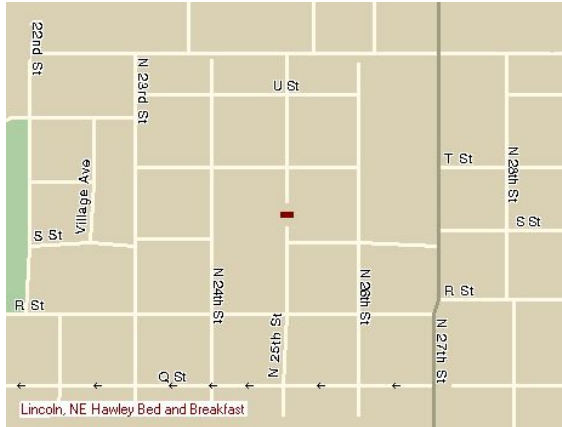

General Directions to Hawley Bed & Breakfast

From Lincoln Municipal Airport:

Follow the road leaving the airport to the traffic light. Turn right at the traffic light, NW 12th Street and follow this street which becomes Cornhusker Hiway to 27th Street. At 27th Street, turn right. Follow 27th Street about 2 miles. The last traffic light you will go through is Vine Street. "S" Street is the next street on the right. Turn right on "S" Street. Follow "S" Street for 2 blocks to 25th Street which is a T intersection where you will have to turn. The Christ Temple Mission Church is on the corner. Turn right. Our house is on the left. [Link to Lincoln Airport](#)
Eppley Airfield - Omaha (402) 422-6817

I-80: From the east or west, exit at 27th Street:

Follow 27th Street south for about 4 miles. The last traffic light you will go through is Vine Street. "S" Street is the next street on the right. Turn right on "S" Street. Follow "S" Street for 2 blocks to 25th Street which is a T intersection where you will have to turn. The Christ Temple Mission Church is on the corner. Turn right. Our house is on the left.

Look for Sterling Village strip mall at 27th and S Streets.

From south east via highway 2:

Follow highway 2 to 27th Street. Turn right (north) on 27th Street and take it to "O" Street, about 4 miles. Continue on 27th Street for 3 more blocks to "R" Street. Turn left (west) on "R" Street. Follow "R" Street for 2 blocks to 25th Street. Turn right (north) on 25th Street and go 1.5 blocks to our house.

From south via highway 77:

Follow highway 77 to highway 2 intersection (the Nebraska State Penitentiary will be on the left). Turn right (east) onto highway 2. Follow highway 2 to 27th Street. Turn left (north) on 27th Street and take it to "O" Street, about 4 miles. Continue on 27th Street for 3 more blocks to "R" Street. Turn left (west) on "R" Street. Follow "R" Street for 2 blocks to 25th Street. Turn right (north) on 25th Street and go 1.5 blocks to our house.